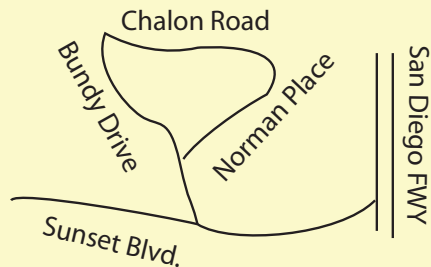

12 -5 Tuesday - Saturday

Show runs from Mar. 3 - Apr. 4, 2009

Free Parking in Structure

▲ MSMC

From San Diego Fwy:

1 mile west on Sunset to Bundy; North
on Bundy to Norman Place/ Chalon Road
Please leave campus via Bundy